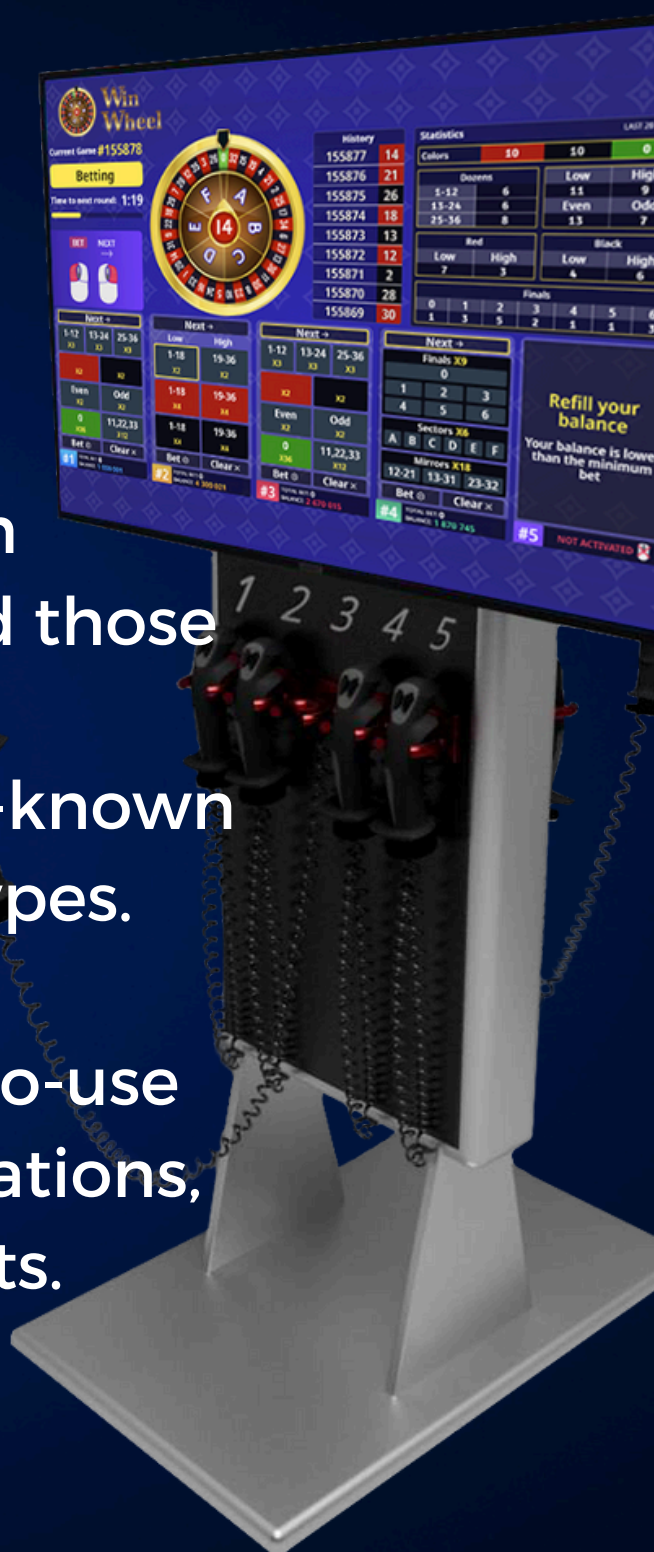

Other attractive features include an easy-to-use mouse control system, pleasant win animations, an accessible interface, and on-screen hints.

Advanced statistics

Data on all previous draws, for the convenience of your players.