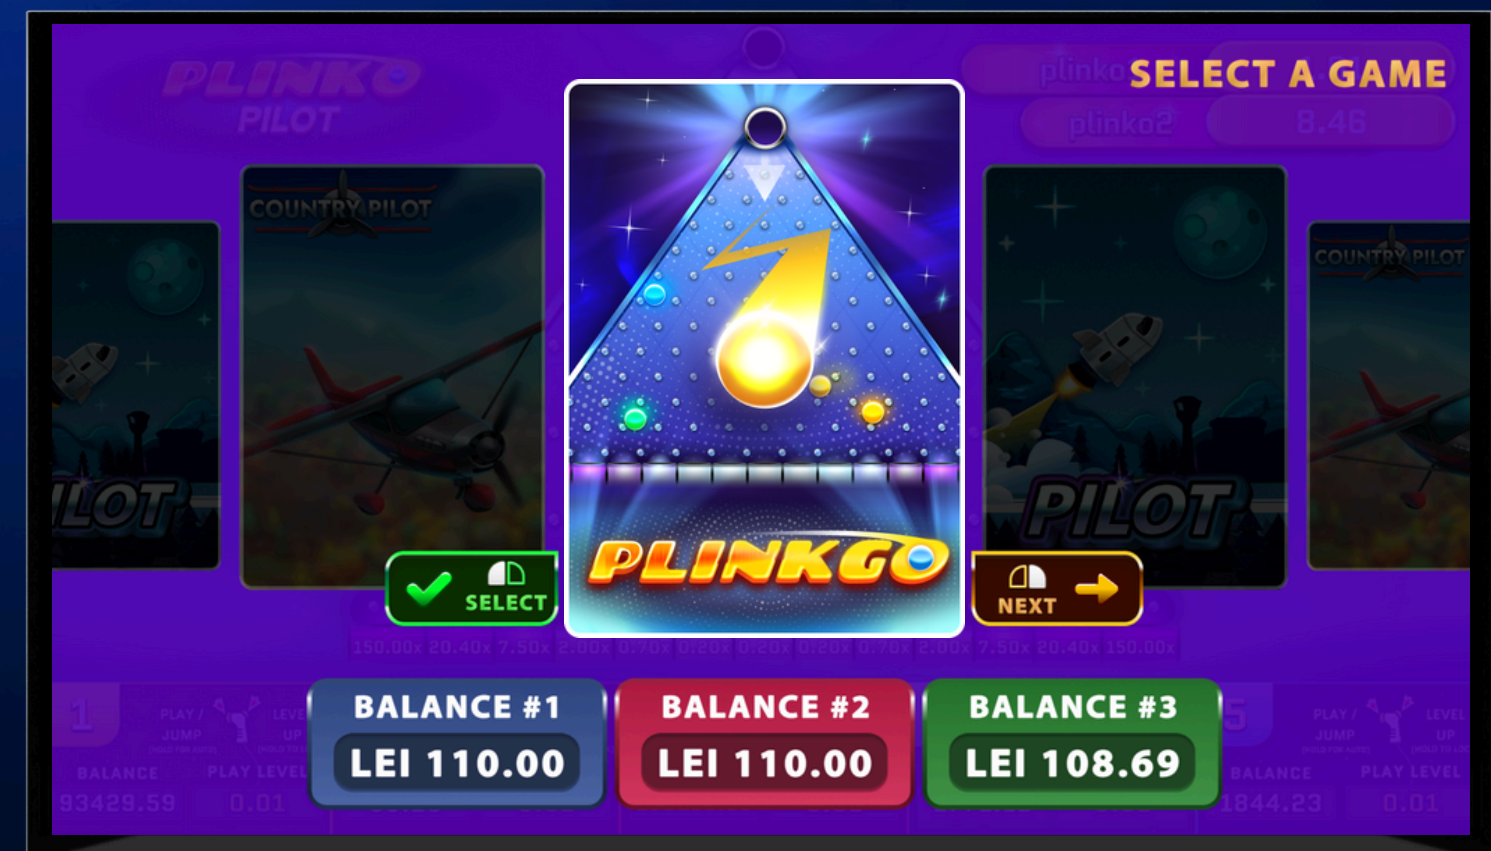

PLINKGO

The world's hit of instant games.

A small ball bounces on the pegs and falls into one of the cells, determining the winning multiplier. Simple but very exciting mechanics are now available in your gambling hall.

Everything in one package:

- Software for broadcasting the top games
- Software for the cashier's work
- Software for the administrator (control and accounting)