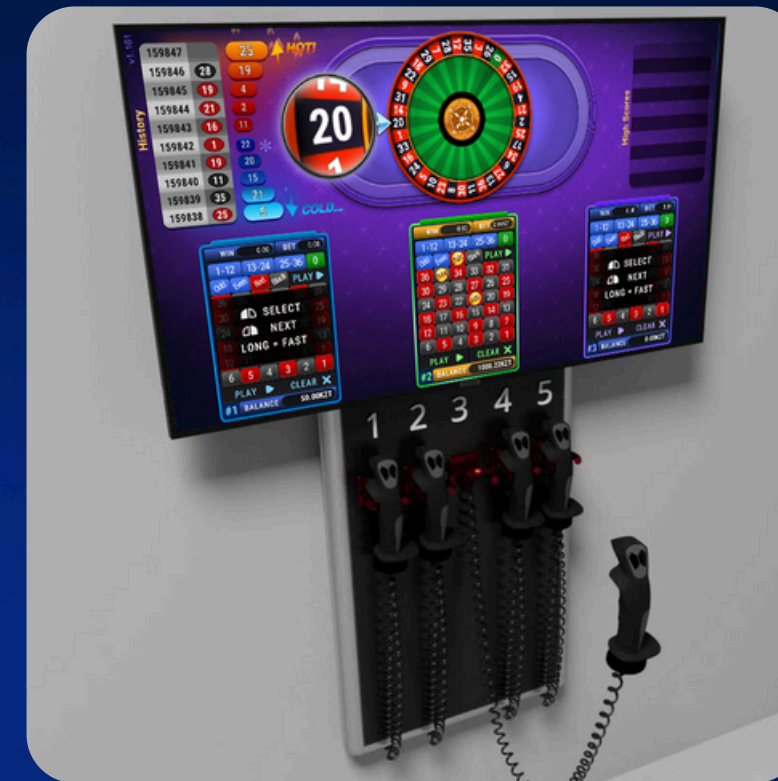

Classic mechanics, convenient interactive format, real competition - our developers packed all the best for your business.

FORTUNA

How to play Interactive Fortune:

- 🎰 Players top up their balance at the cashier and get a joystick (mouse)
- 🎰 The Wheel of Fortune is started every 25 seconds
- 🎰 The player uses the buttons to place their own bets on their favorite numbers and combinations
- 🎰 The player presses the "play" button and his bet plays in the next draw.
- 🎰 Winnings are automatically added to the balance.

CLICKOBET

EXCLUSIVE PRODUCT FOR YOUR BUSINESS

All our games are integrated into a convenient gaming lobby, allowing you to switch between our products at any time.

Each participant receives a joystick or mouse to control the game. By pressing the buttons, they can place bets or claim their winnings.

Up to 10 players can be connected to one device simultaneously. Participants can see all opponents' actions and their winnings, which elevates the excitement to a new level.

CLICKOBET.COM

MARKETING TOOLS