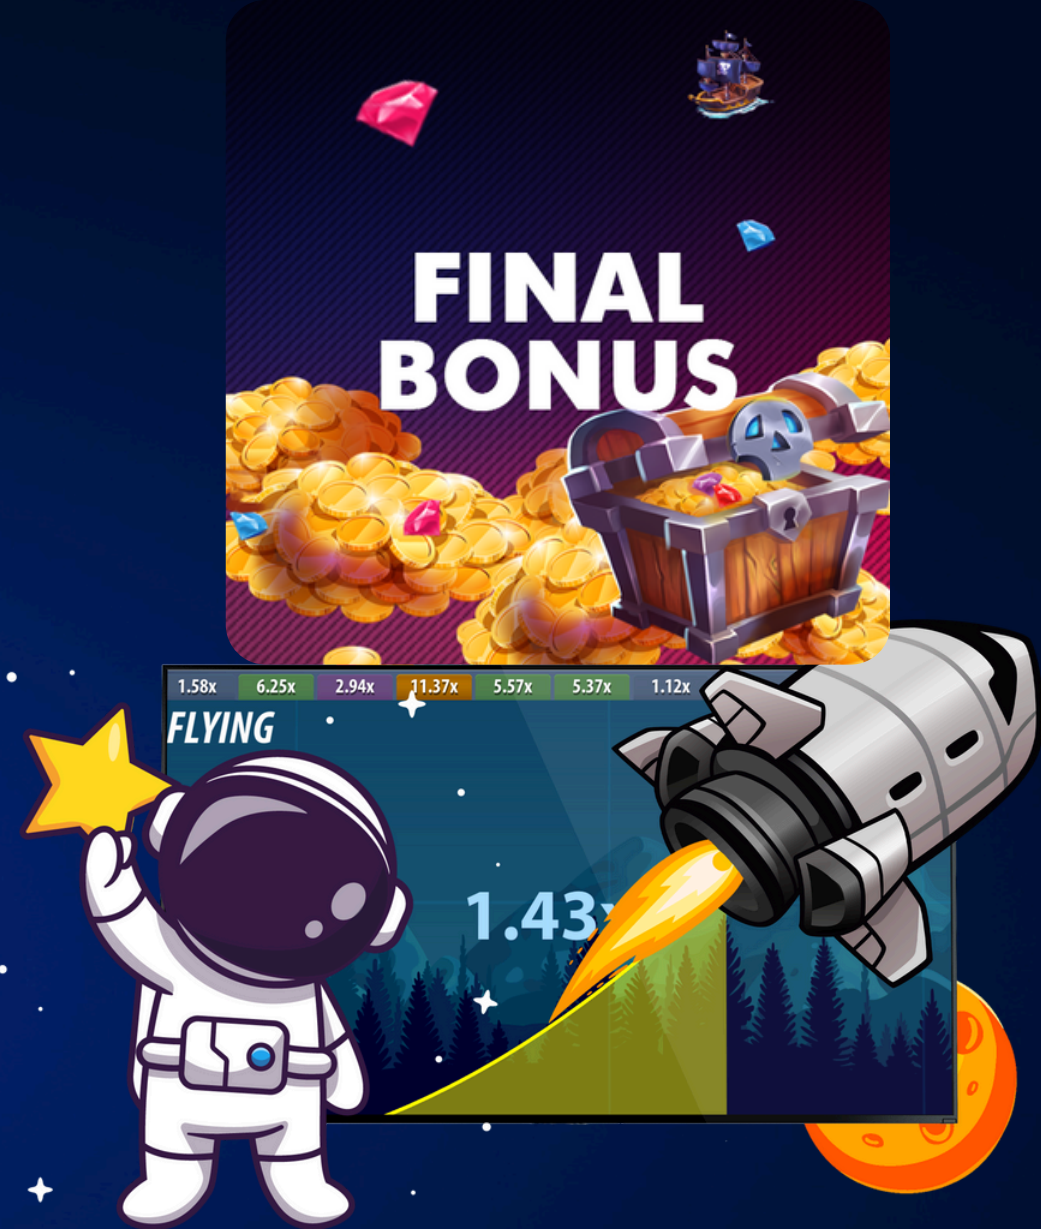

MARKETING TOOLS

Final Bonus

Allows you to minimize player negativity from losing balance.
The bonus is adjusted as a percentage of the Deposit 5/10/15/20%
The bonus is issued at the moment when the player has lost the entire last deposit.

Jackpots

It is possible to configure up to 6 separate Jackpots
You can set limits for:

- failure threshold
- accumulation percentage
- the min bet from which accumulation in JP will occur
- minimum bet odds for accumulation and JP breakdown.

Additionally, you can choose the color of the JP die and the order of the jackpots among themselves.

GLOBAL JACKPOT COMING SOON