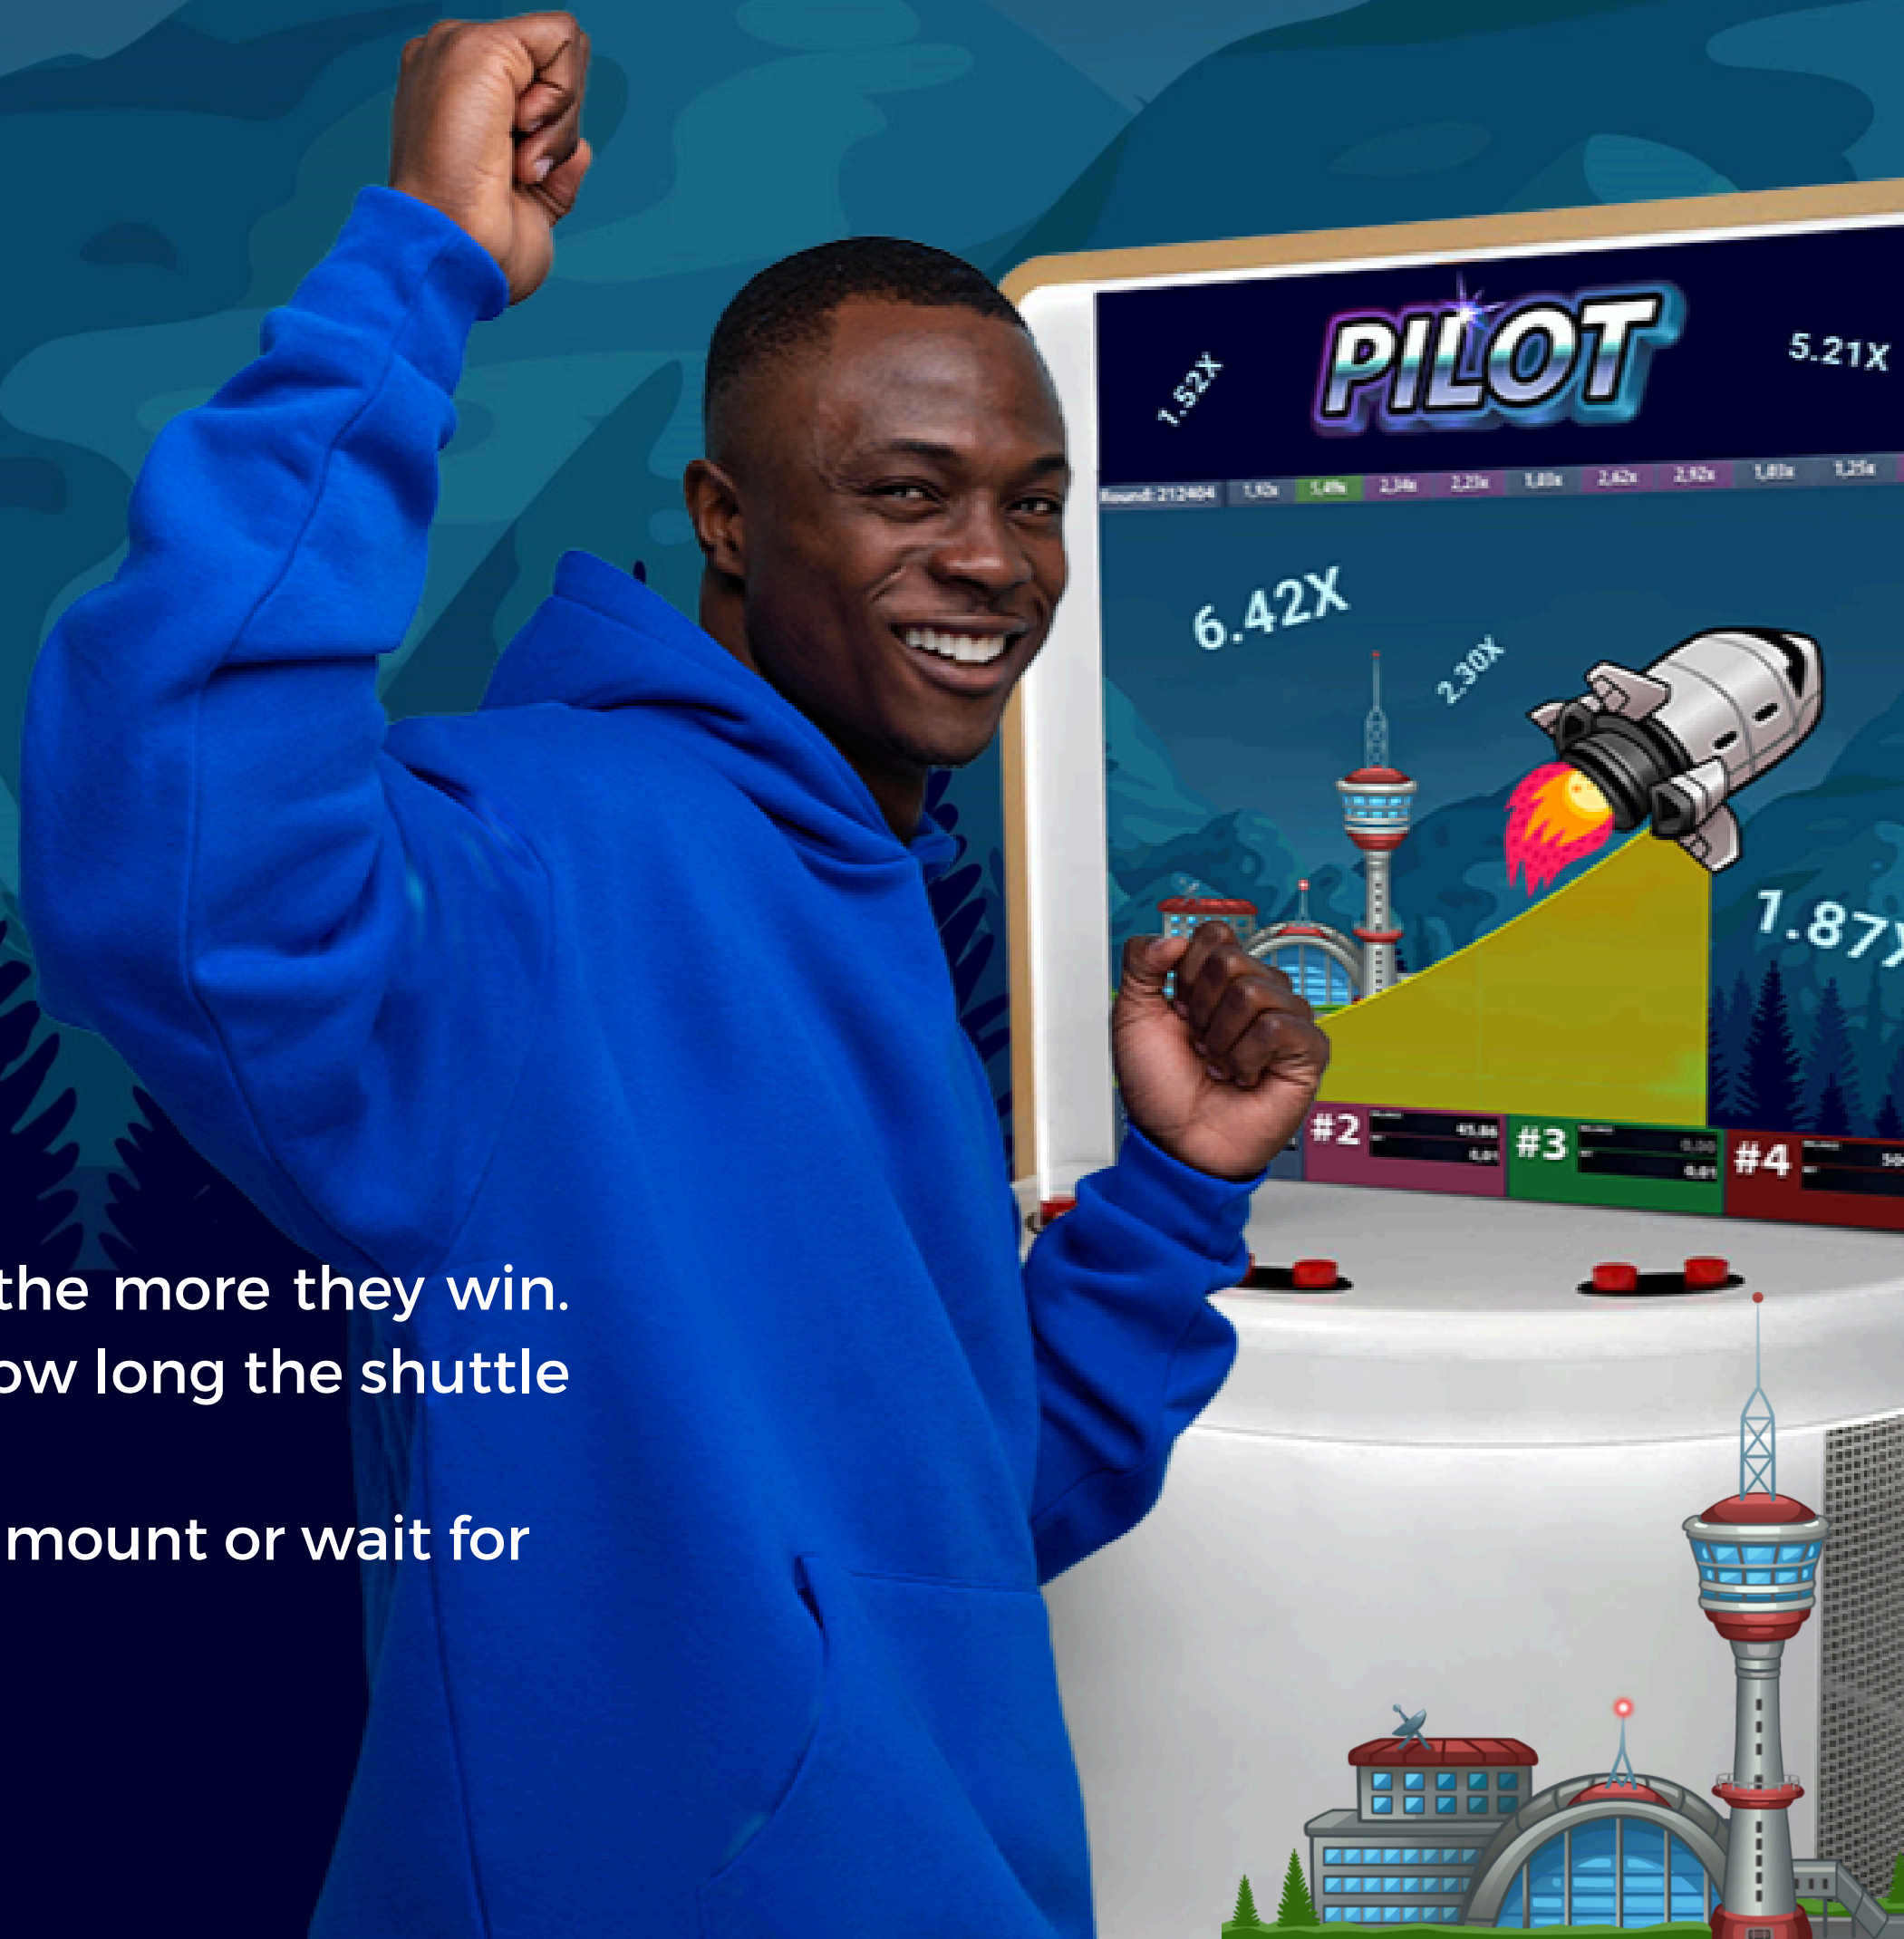

CLICKOBET.COM

PILOT

The hit crash game.

Shuttle takeoffs are broadcast on a large TV screen in real time. The players are the passengers of this shuttle and their task is to jump off in time before it flies into space.

The longer the participants stay on board, the more they win. At the same time, no one knows in advance how long the shuttle will fly before disappearing over the horizon.

Participants need to choose: take a smaller amount or wait for a larger one, risking being left with nothing.

JUICY DEAL

NEW!
Fruit-themed betting game

Before each round, players place bets on sectors (fruits or symbols). The value of a single bet is defined in the system settings – for example, 1 bet = 1USD.

Once the round ends, payouts are made based on the symbol that lands on the reel.

Free Spins feature

Two Free Spin symbols are always visible on the screen. When a Free Spin symbol lands, it activates a bonus sequence of four additional spins.

During these free spins:

- four different symbols will appear on the reel
- the final payout is calculated as the sum of all four symbols' multipliers